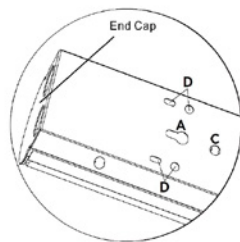

MOUNTING OPTIONS